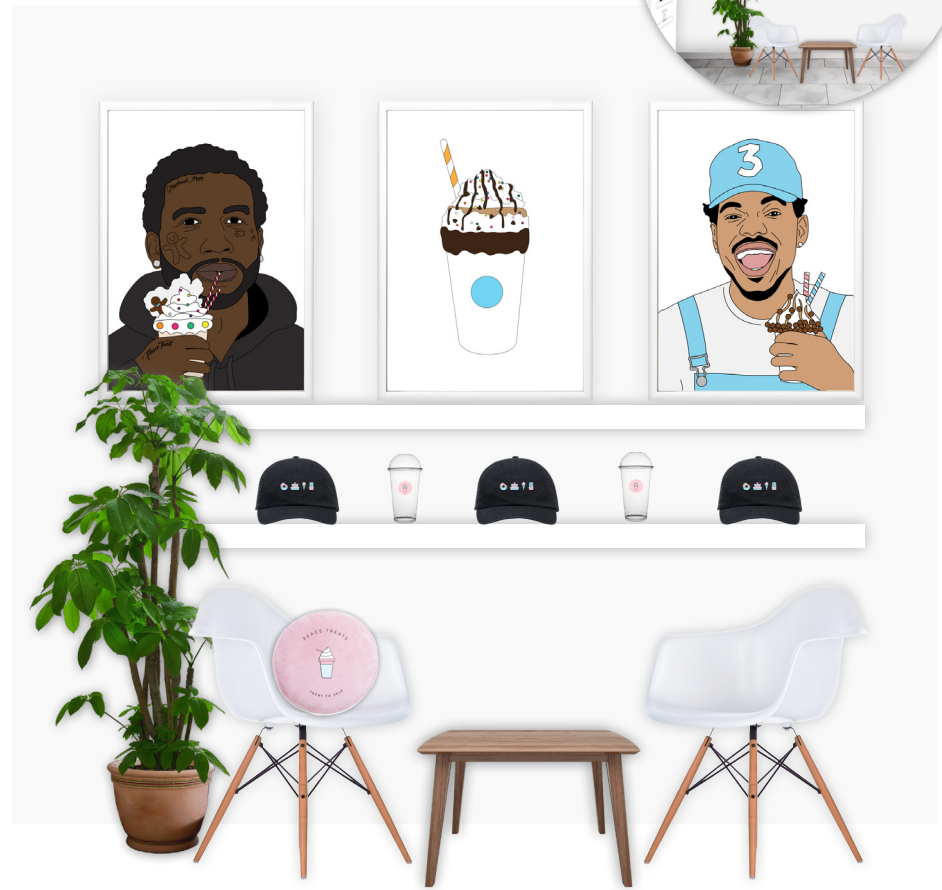

MOCK-UP: STORE LAYOUT

Square One

- white & black/silver appliances
- florescent white light
- white tile
- icon decal
- white paint
- pastel accent colours
- green plants

MOCK-UP: STORE LAYOUT

Square One - Wall 1

EXAMPLE: * FOR INSPIRATIONAL USE ONLY *

SWATCHES

MOCK-UP: STORE LAYOUT

Square One - Wall 2

EXAMPLE: * FOR INSPIRATIONAL USE ONLY *

Social Media

MOCK-UP

Social Media

SOCIAL MEDIA
FEED-FRIENDLY

- white aesthetic
- clean lines
- pastel colours
- pinterest pictures
- inspirational photos
- cool sayings
- illustrations

MOCK-UP

Website

- landing page (in P/C website)
- white background
- clean lines
- pastel colours
- high quality photos