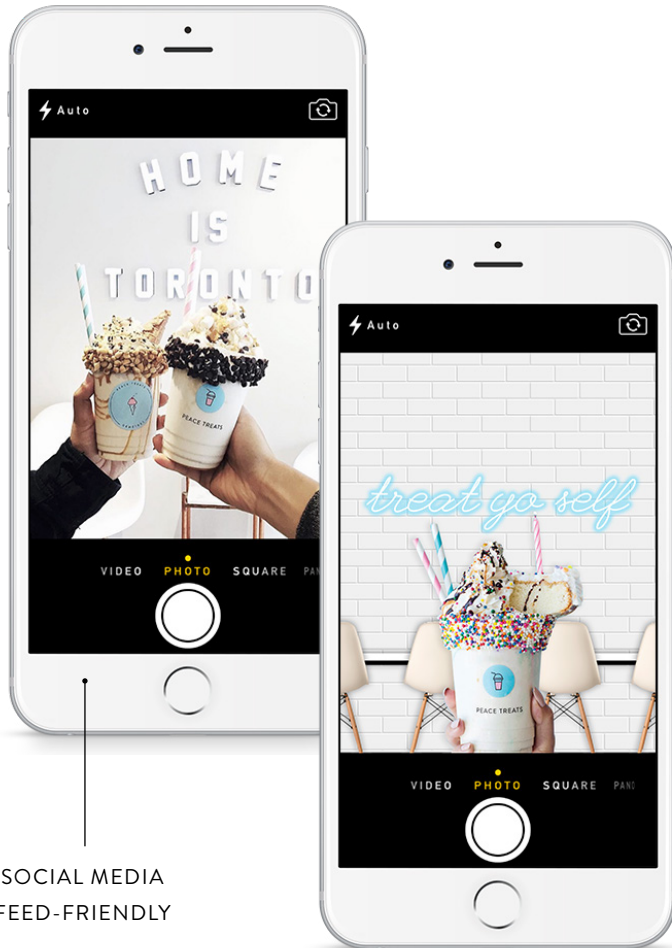

EXAMPLE: * FOR INSPIRATIONAL USE ONLY *

SWATCHES

MOCK-UP: STORE LAYOUT

Square One - Wall 2

EXAMPLE: * FOR INSPIRATIONAL USE ONLY *

Social Media

MOCK-UP

Social Media

SOCIAL MEDIA
FEED-FRIENDLY

- white aesthetic
- clean lines
- pastel colours
- pinterest pictures
- inspirational photos
- cool sayings
- illustrations

MOCK-UP

Website

- landing page (in P/C website)
- white background
- clean lines
- pastel colours
- high quality photos