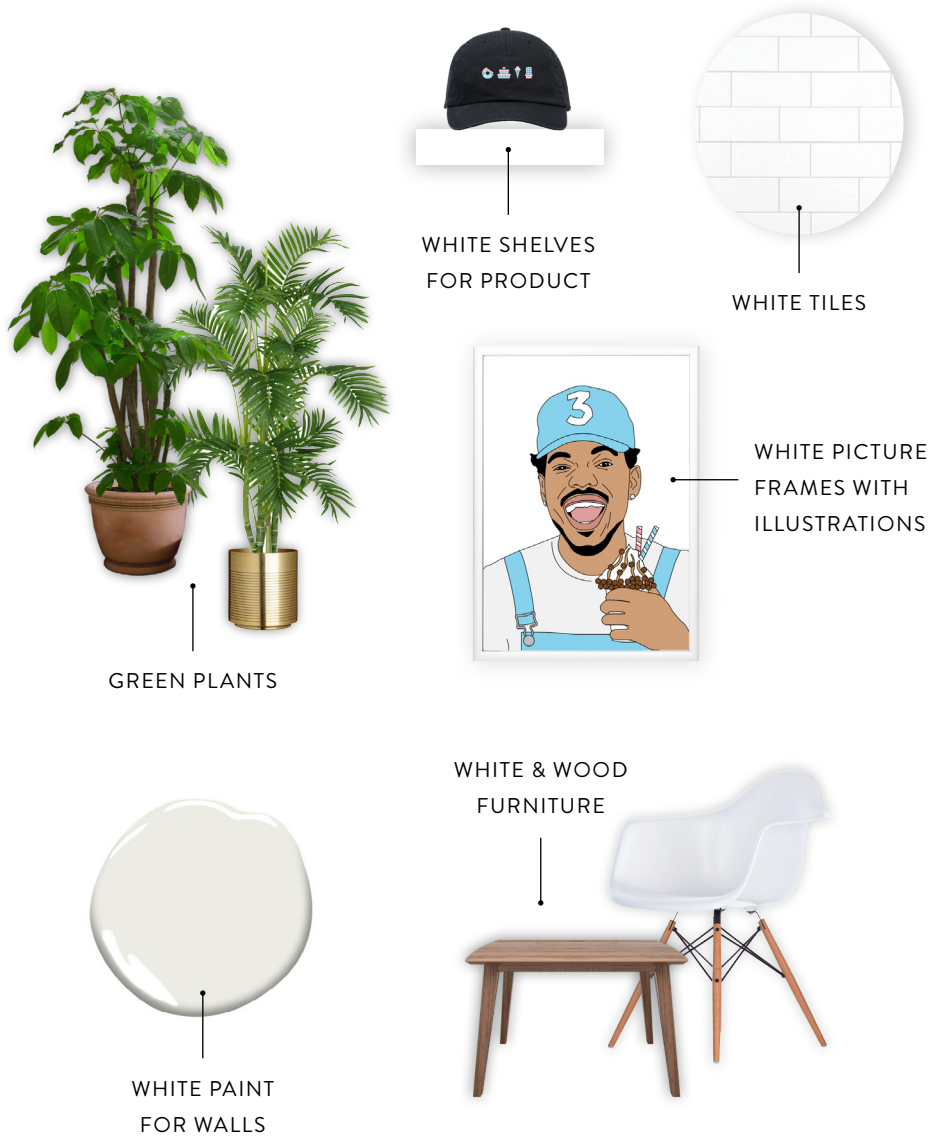

MOCK-UP

Cups

NEW Cup (Sticker)

MOCK-UP

iPhone Cases

Store Visual

MOCK-UP: STORE LAYOUT

Ossington

- white & black/silver appliances
- florescent white light
- white tile
- icon declas
- white paint
- pastel accent colours
- green plants

MOCK-UP: STORE LAYOUT

Ossington

EXAMPLE: * FOR INSPIRATIONAL USE ONLY *